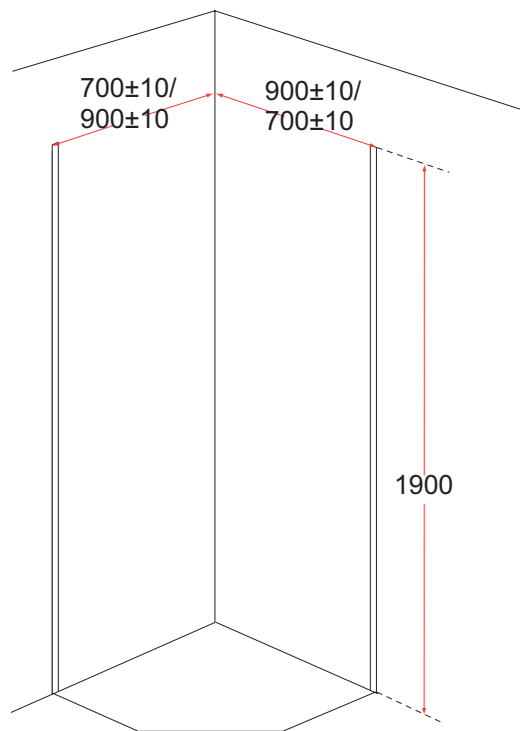

Hafa[®]

GLACIER PENTAGON 700x900

147 20 60/ 147 20 80

www.hafa.se